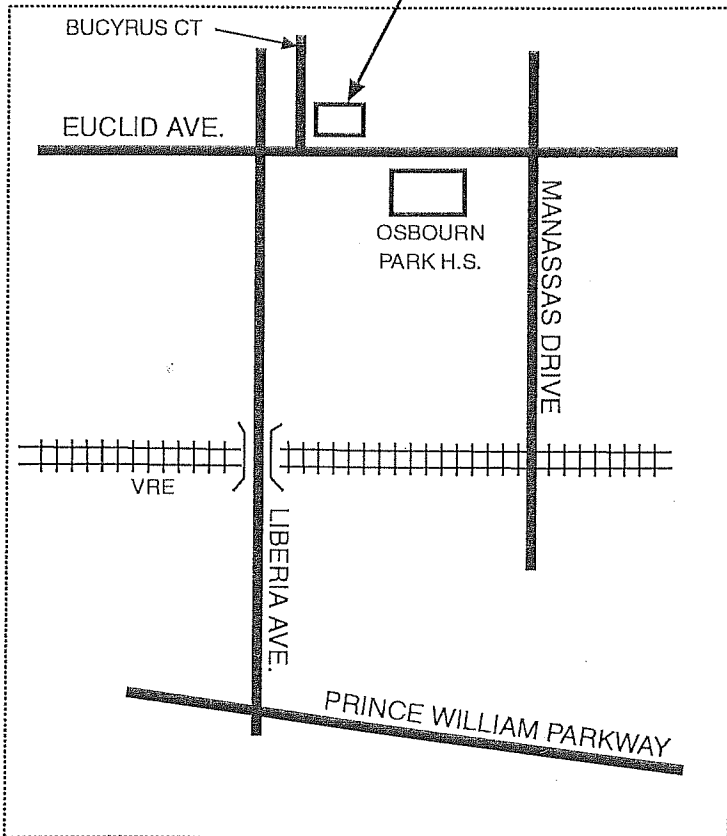

Mastercraft Design, Inc.
9030 Euclid Avenue
Manassas, VA 20110

Directions to 9030 Euclid Avenue

I-66 Heading West from 495

Take Exit 53A onto Route 28-S toward Centreville 5.9 miles
Turn left onto Manassas Drive 0.4 miles
Turn Right onto Euclid Avenue 0.6 miles

I-95 Heading North from Fredericksburg

Take Exit 152B 234 N towards Manassas 14.4 miles
Turn right onto Liberia Avenue / Prince William PKWY / VA-3000 N
Continue to follow Liberia Avenue 3.4 miles
Turn right onto Euclid avenue 0.2 miles

I-66 Heading East from Front Royal

Take exit 44 onto VA Route-234 S / Prince William Pkwy 9.3 miles
Turn left onto Liberia Avenue / Prince William Pkwy / Va-3000 N. Continue to follow Liberia Avenue 3.4
Turn Right onto Euclid Avenue 0.2 miles

1. Right or Left onto Bucyrus Court for customer parking
   - Loading dock drive way 40 yards after US mail boxes on Euclid
2. Have Truck driver call before arriving so we can stop traffic